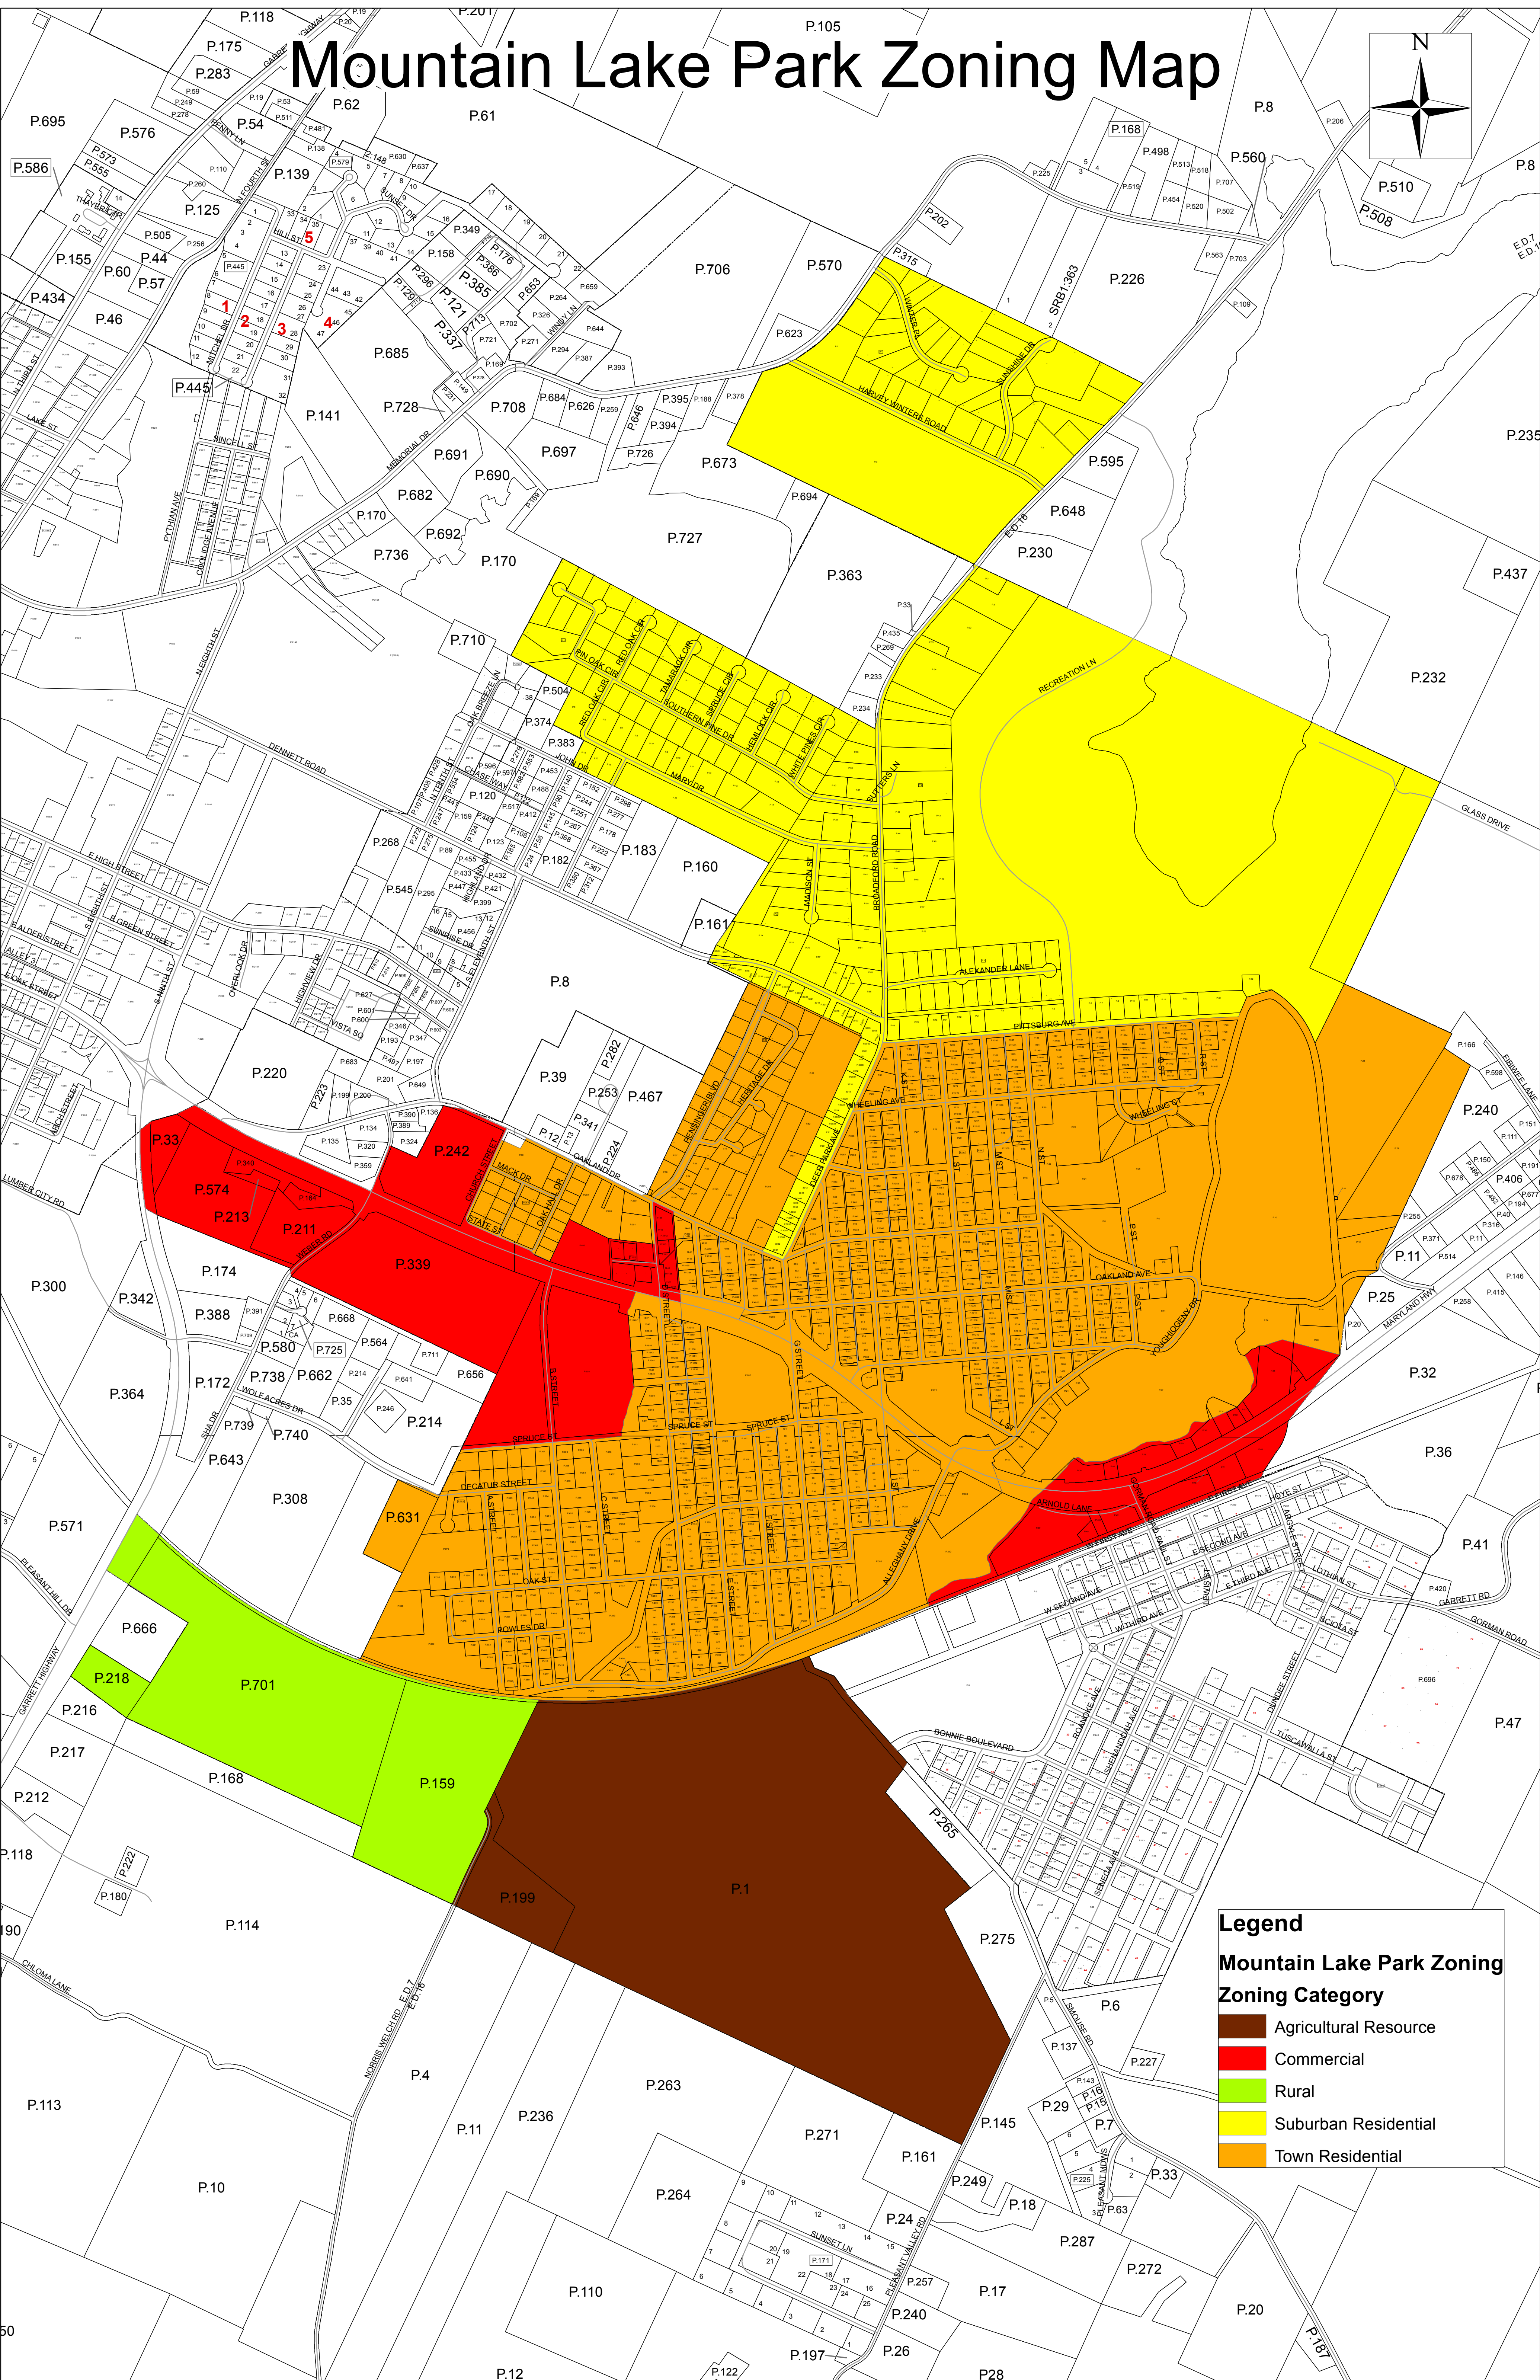

# Mountain Lake Park Zoning Map

**Legend**  
**Mountain Lake Park Zoning**  
**Zoning Category**

-  Agricultural Resource
-  Commercial
-  Rural
-  Suburban Residential
-  Town Residential