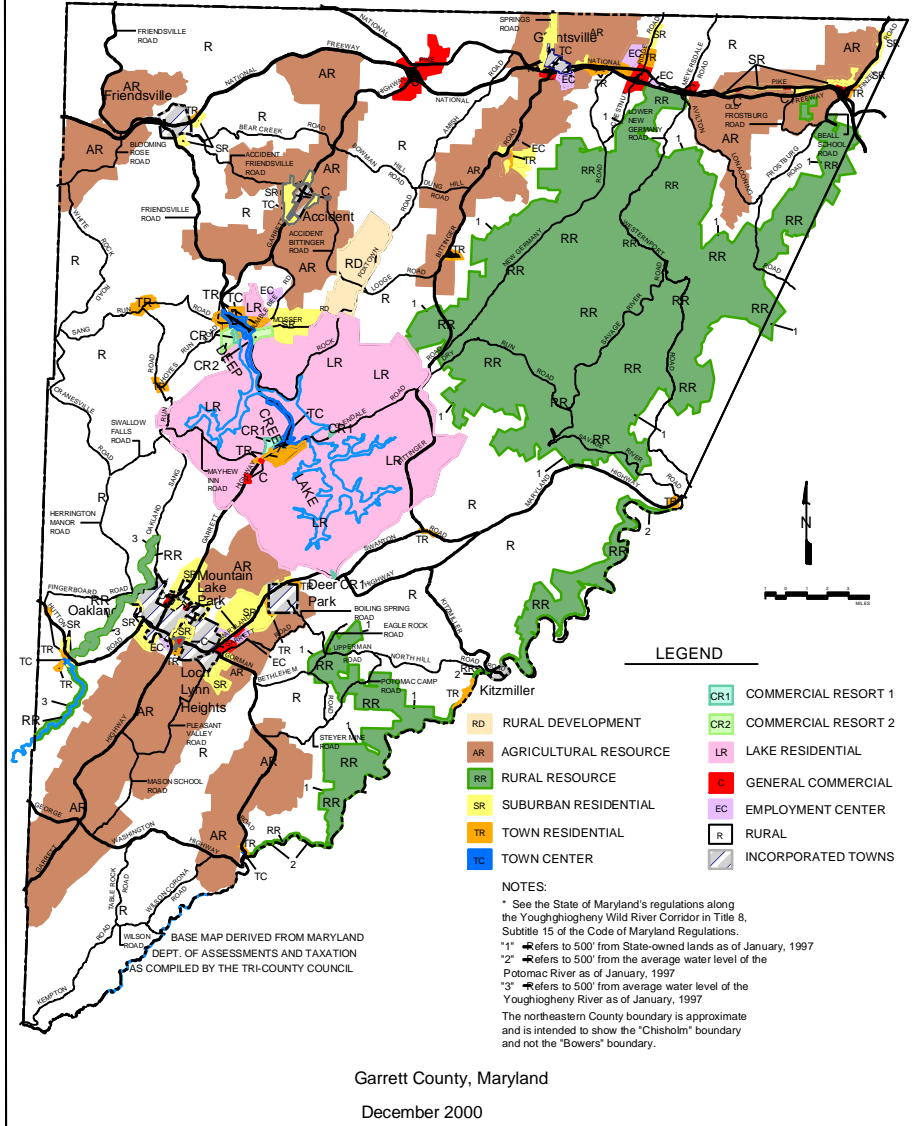

LAND CLASSIFICATION MAP

Garrett County, Maryland

December 2000