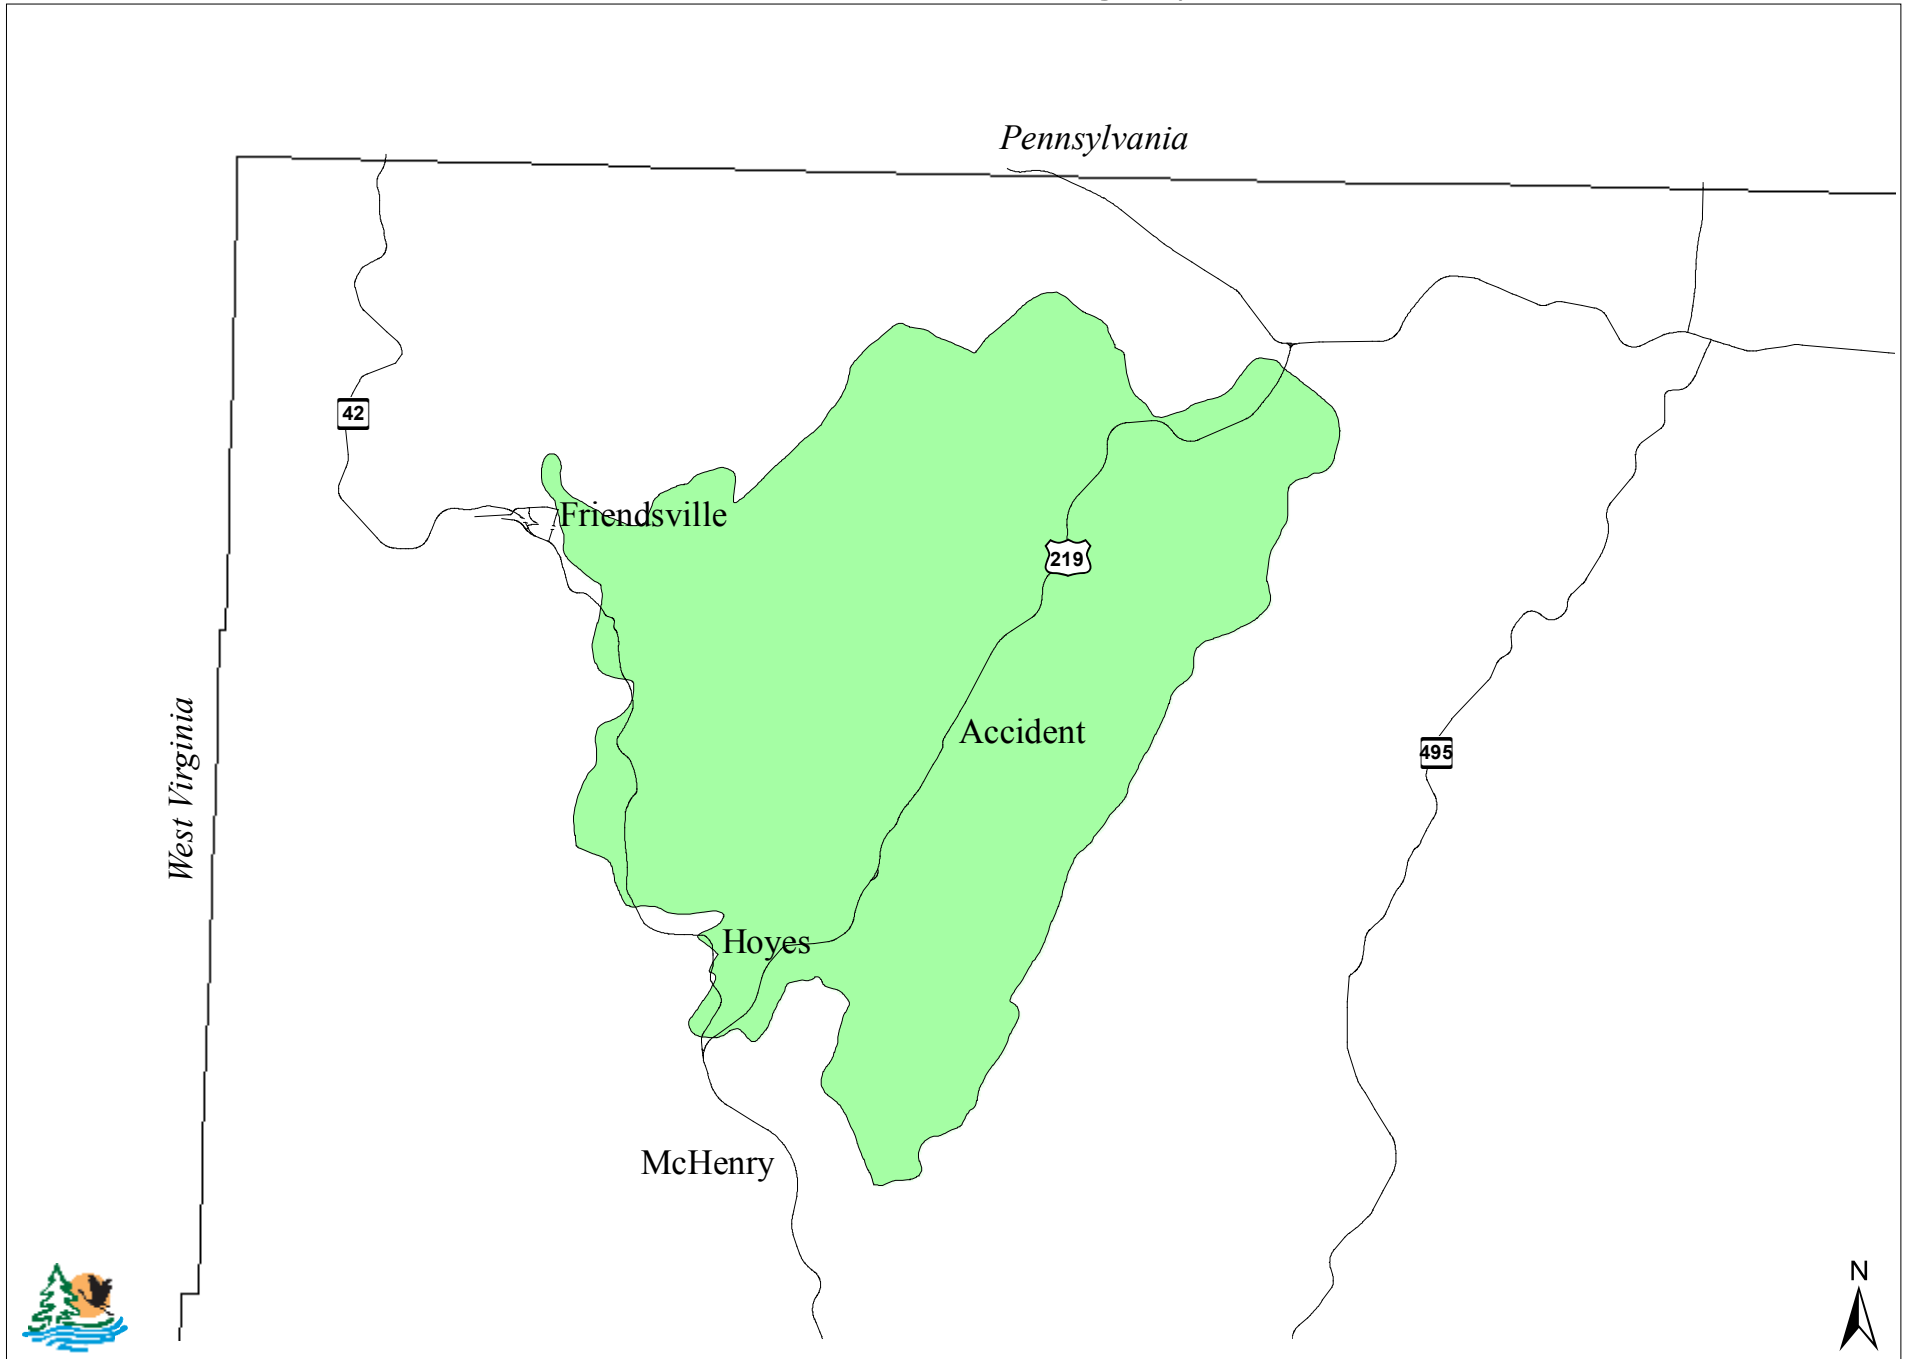

Bear Creek Rural Legacy Area

Map Production Date: January, 2007