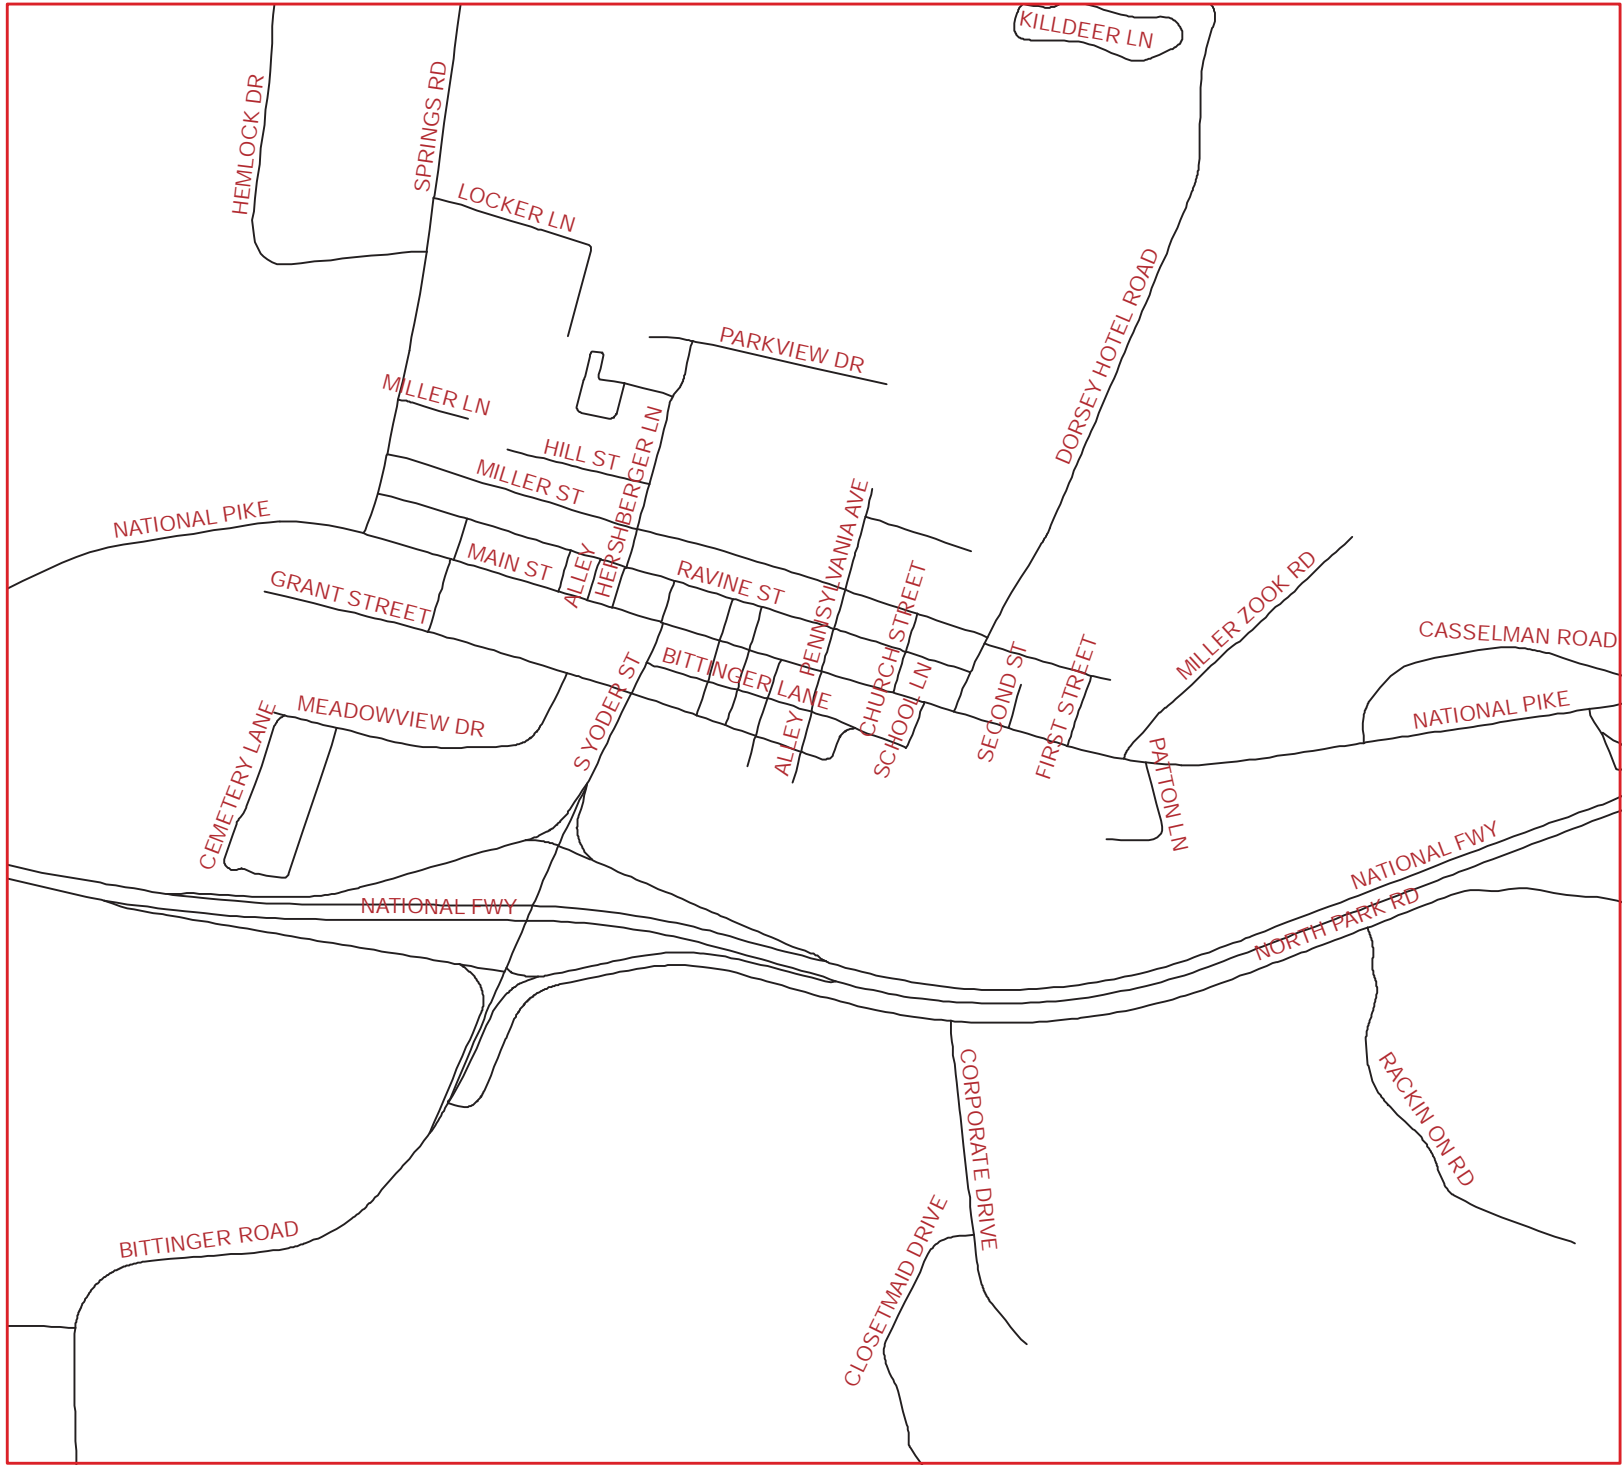

GARRETT COUNTY, MARYLAND

Roads Maintenance

- COUNTY
- - - MUNICIPAL
- · · PRIVATE
- STATE
- State & County Boundary

Grantsville

Friendsville

Oakland

Date: Wednesday, August 27, 2014
 Map Prepared by the Garrett County
 Department of Planning and Land Management