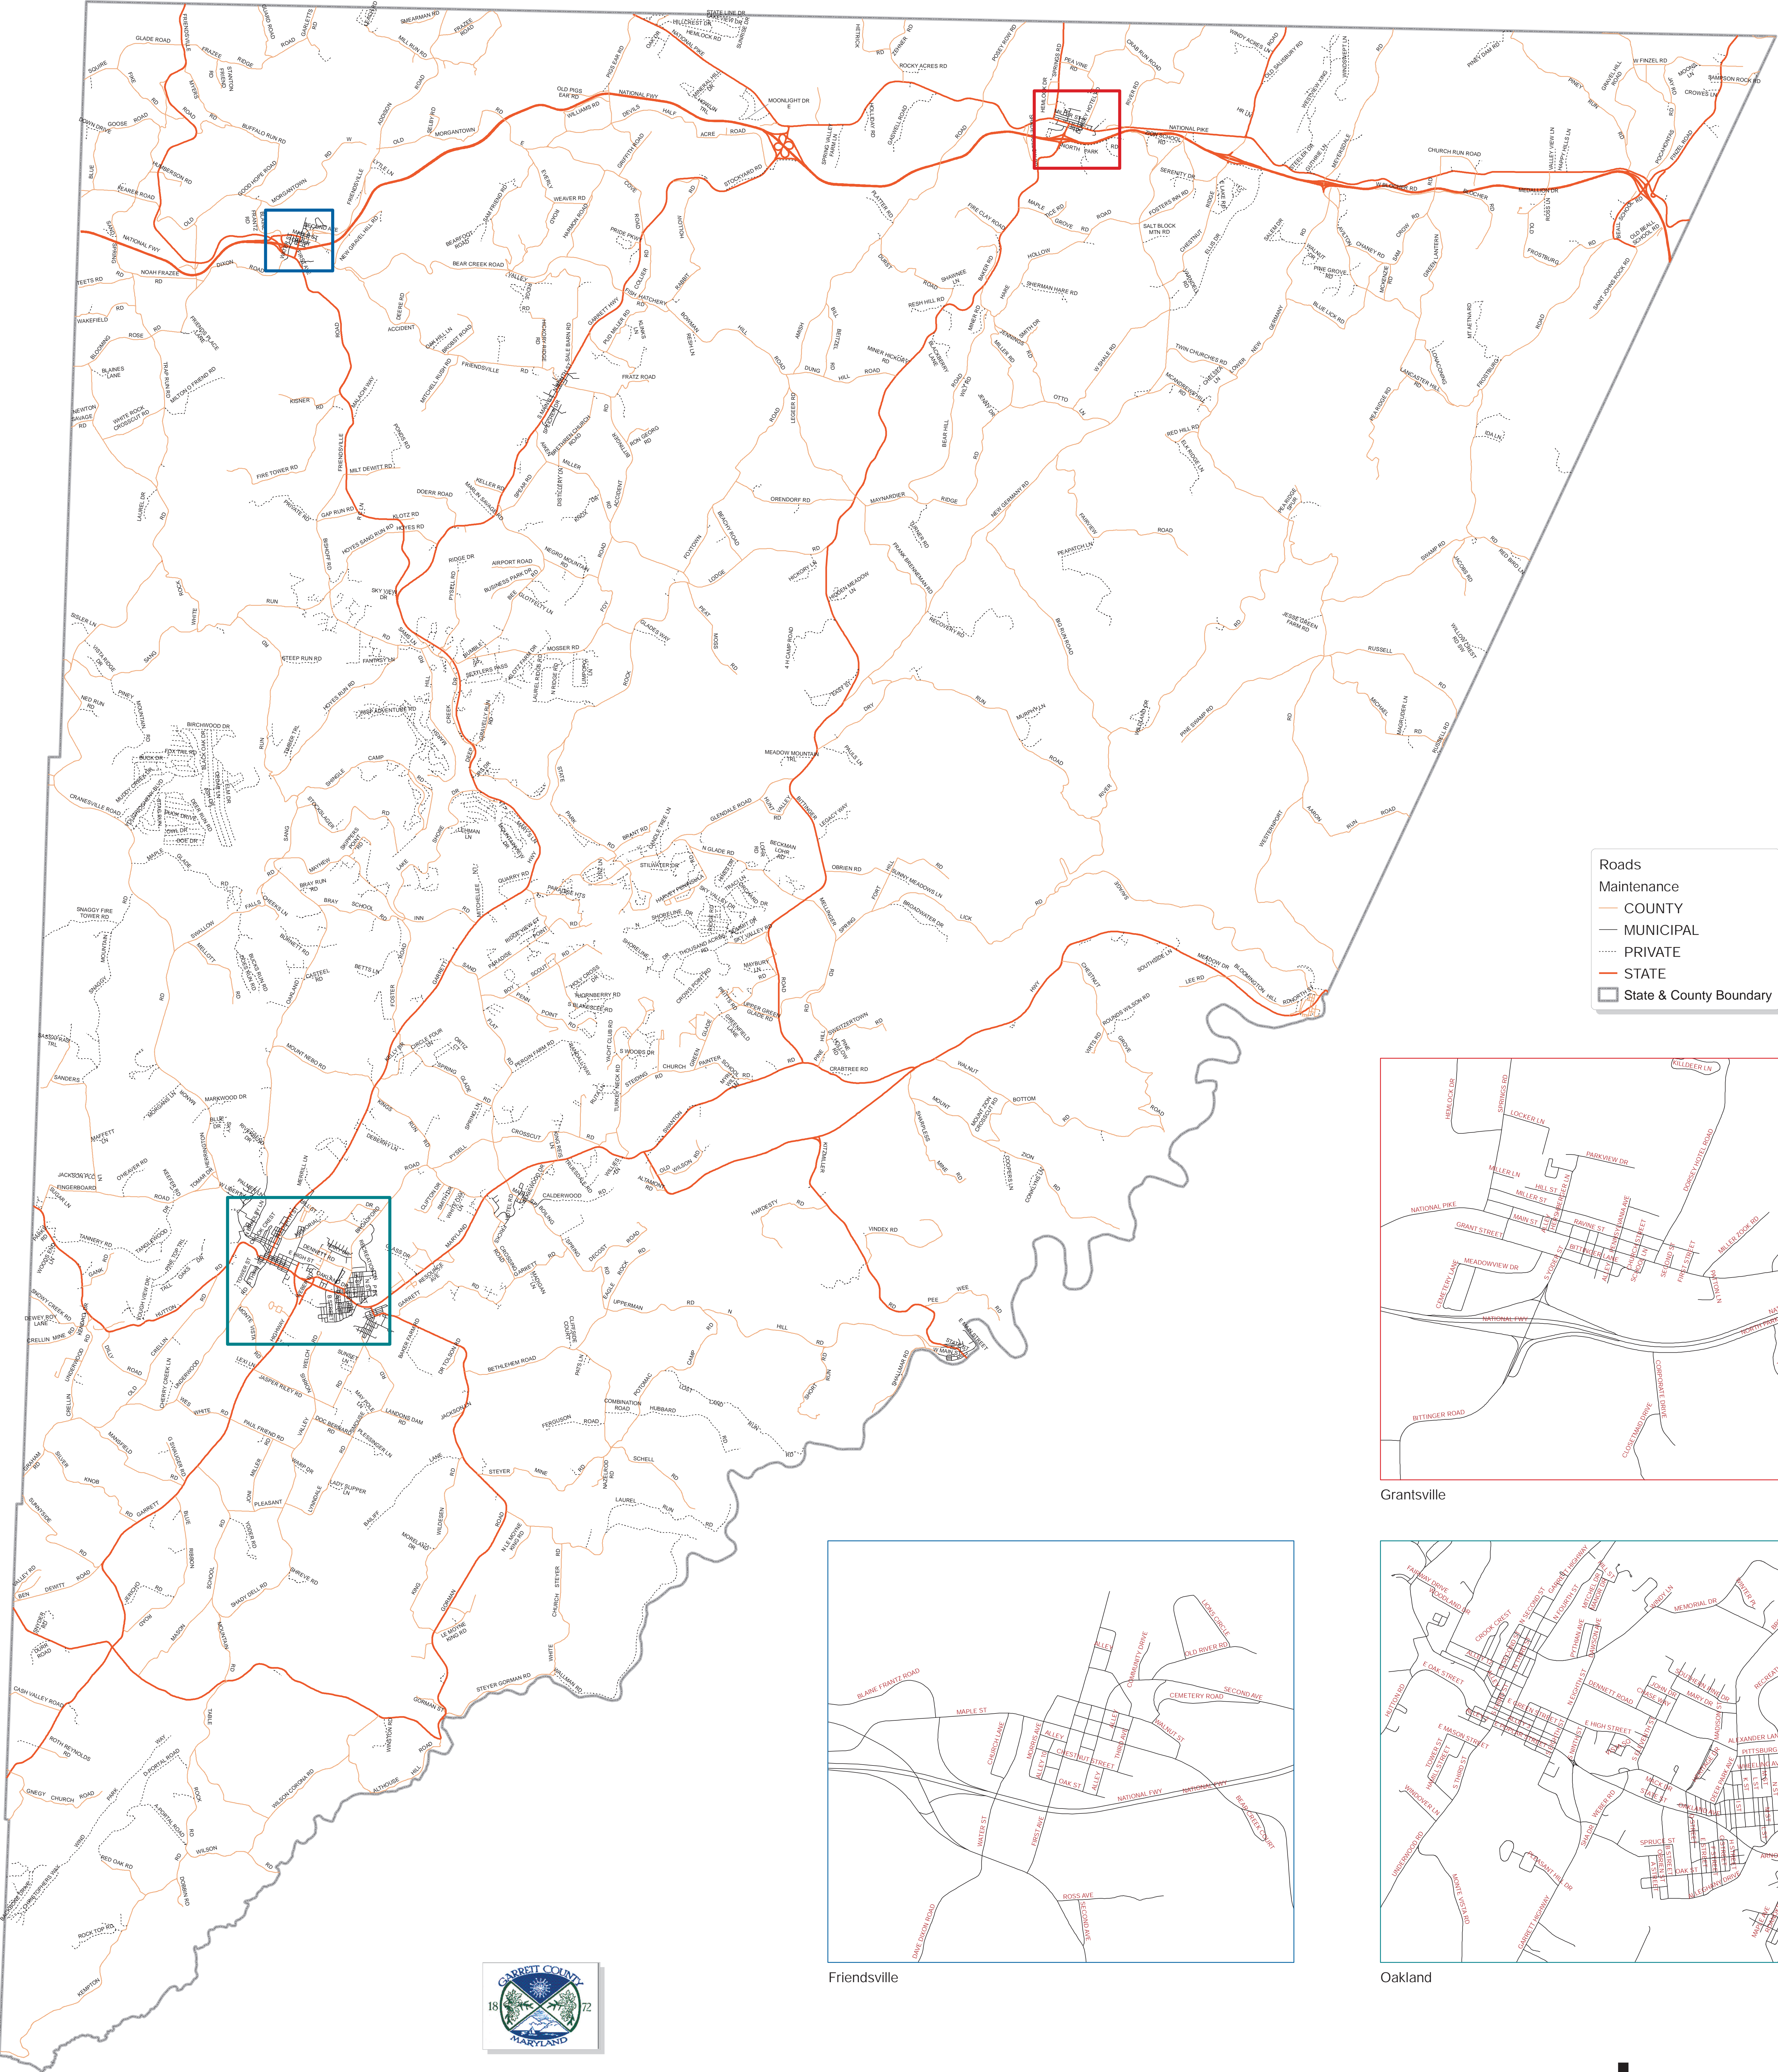

GARRETT COUNTY, MARYLAND

Roads Maintenance

- COUNTY
- - - MUNICIPAL
- · · PRIVATE
- STATE
- State & County Boundary

Grantsville

Friendsville

Oakland

Date: Wednesday, August 27, 2014
 Map Prepared by the Garrett County
 Department of Planning and Land Management