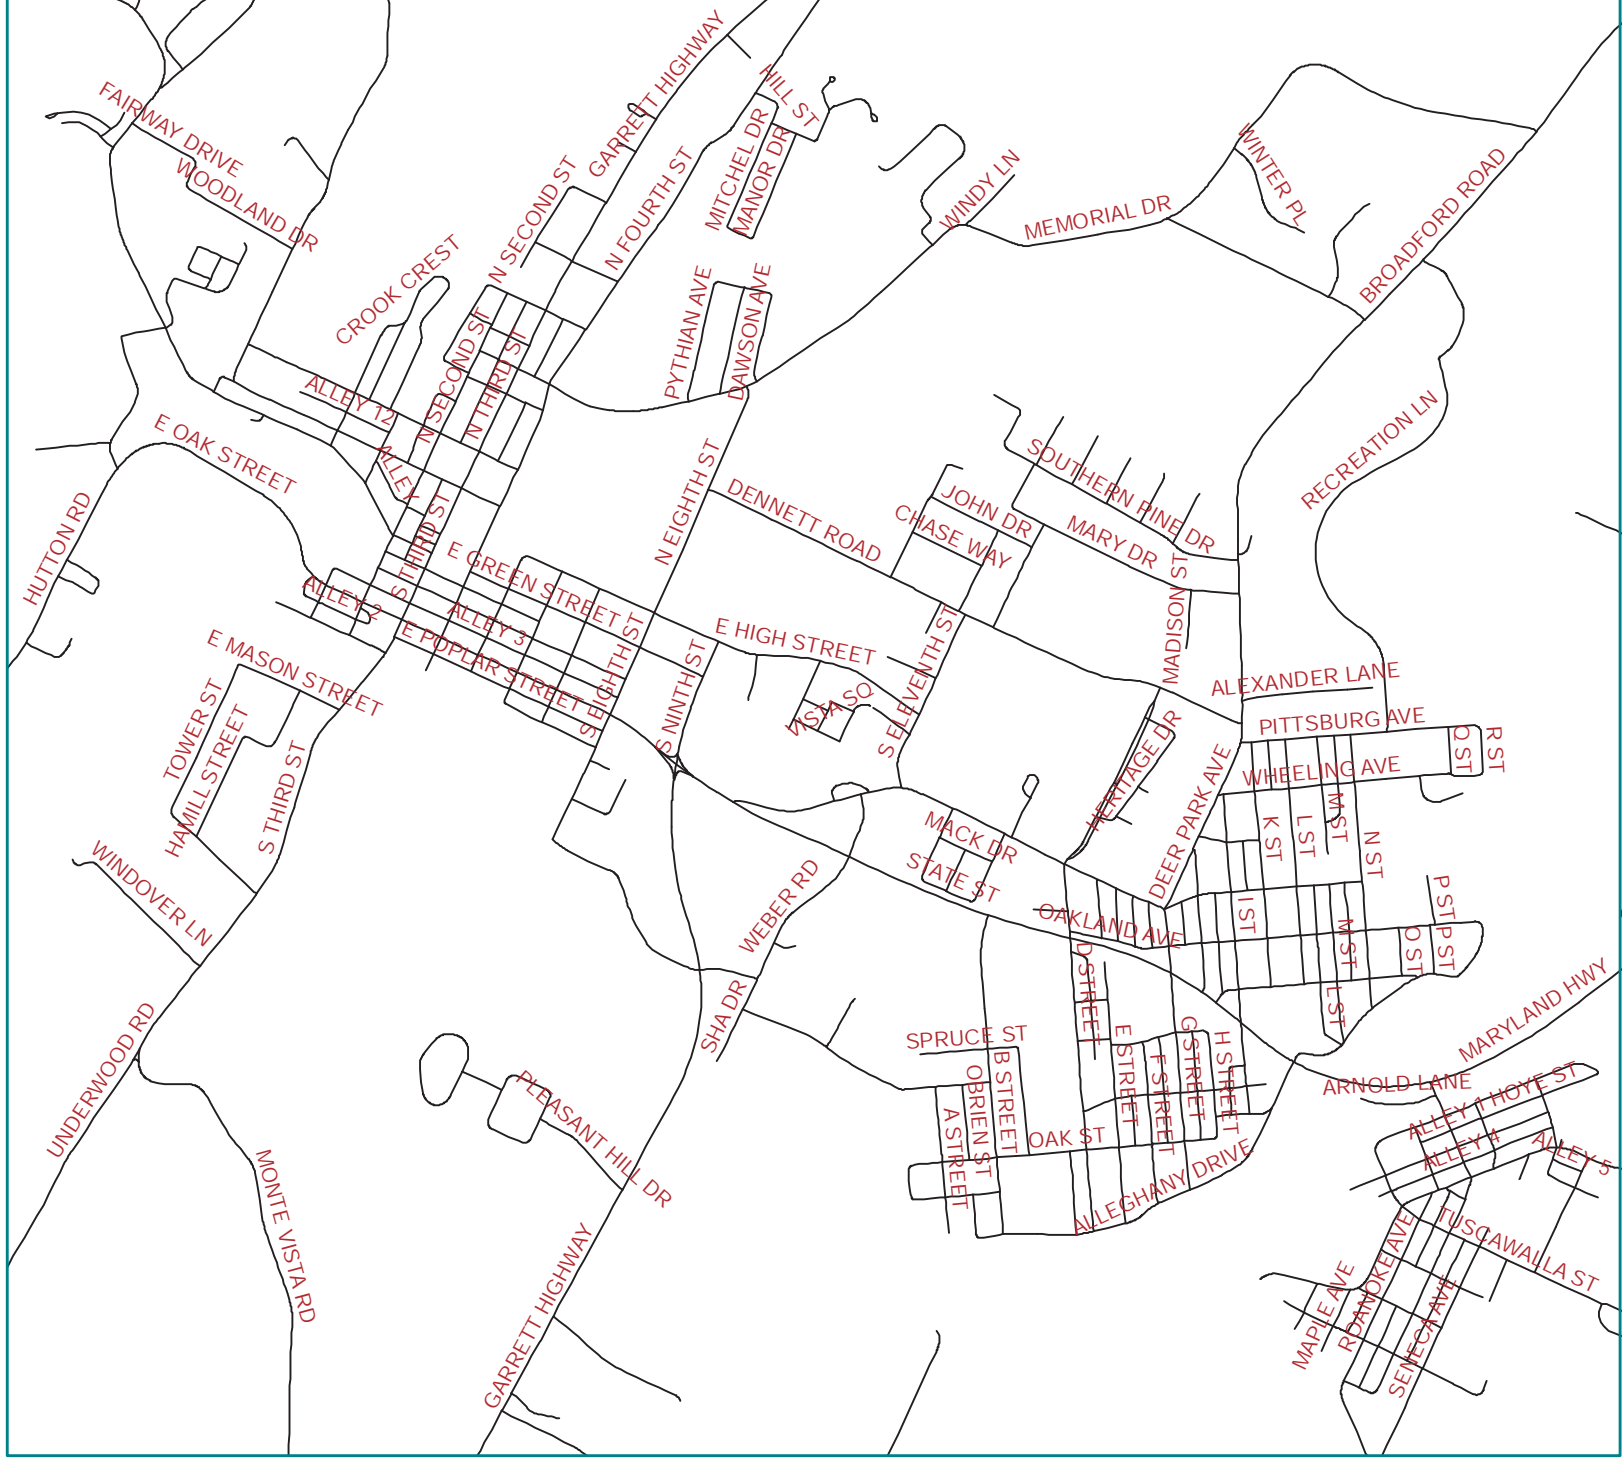

GARRETT COUNTY, MARYLAND

Roads Maintenance

- COUNTY
- - - MUNICIPAL
- · · PRIVATE
- STATE
- State & County Boundary

Grantsville

Friendsville

Oakland

Date: Wednesday, August 27, 2014
 Map Prepared by the Garrett County
 Department of Planning and Land Management