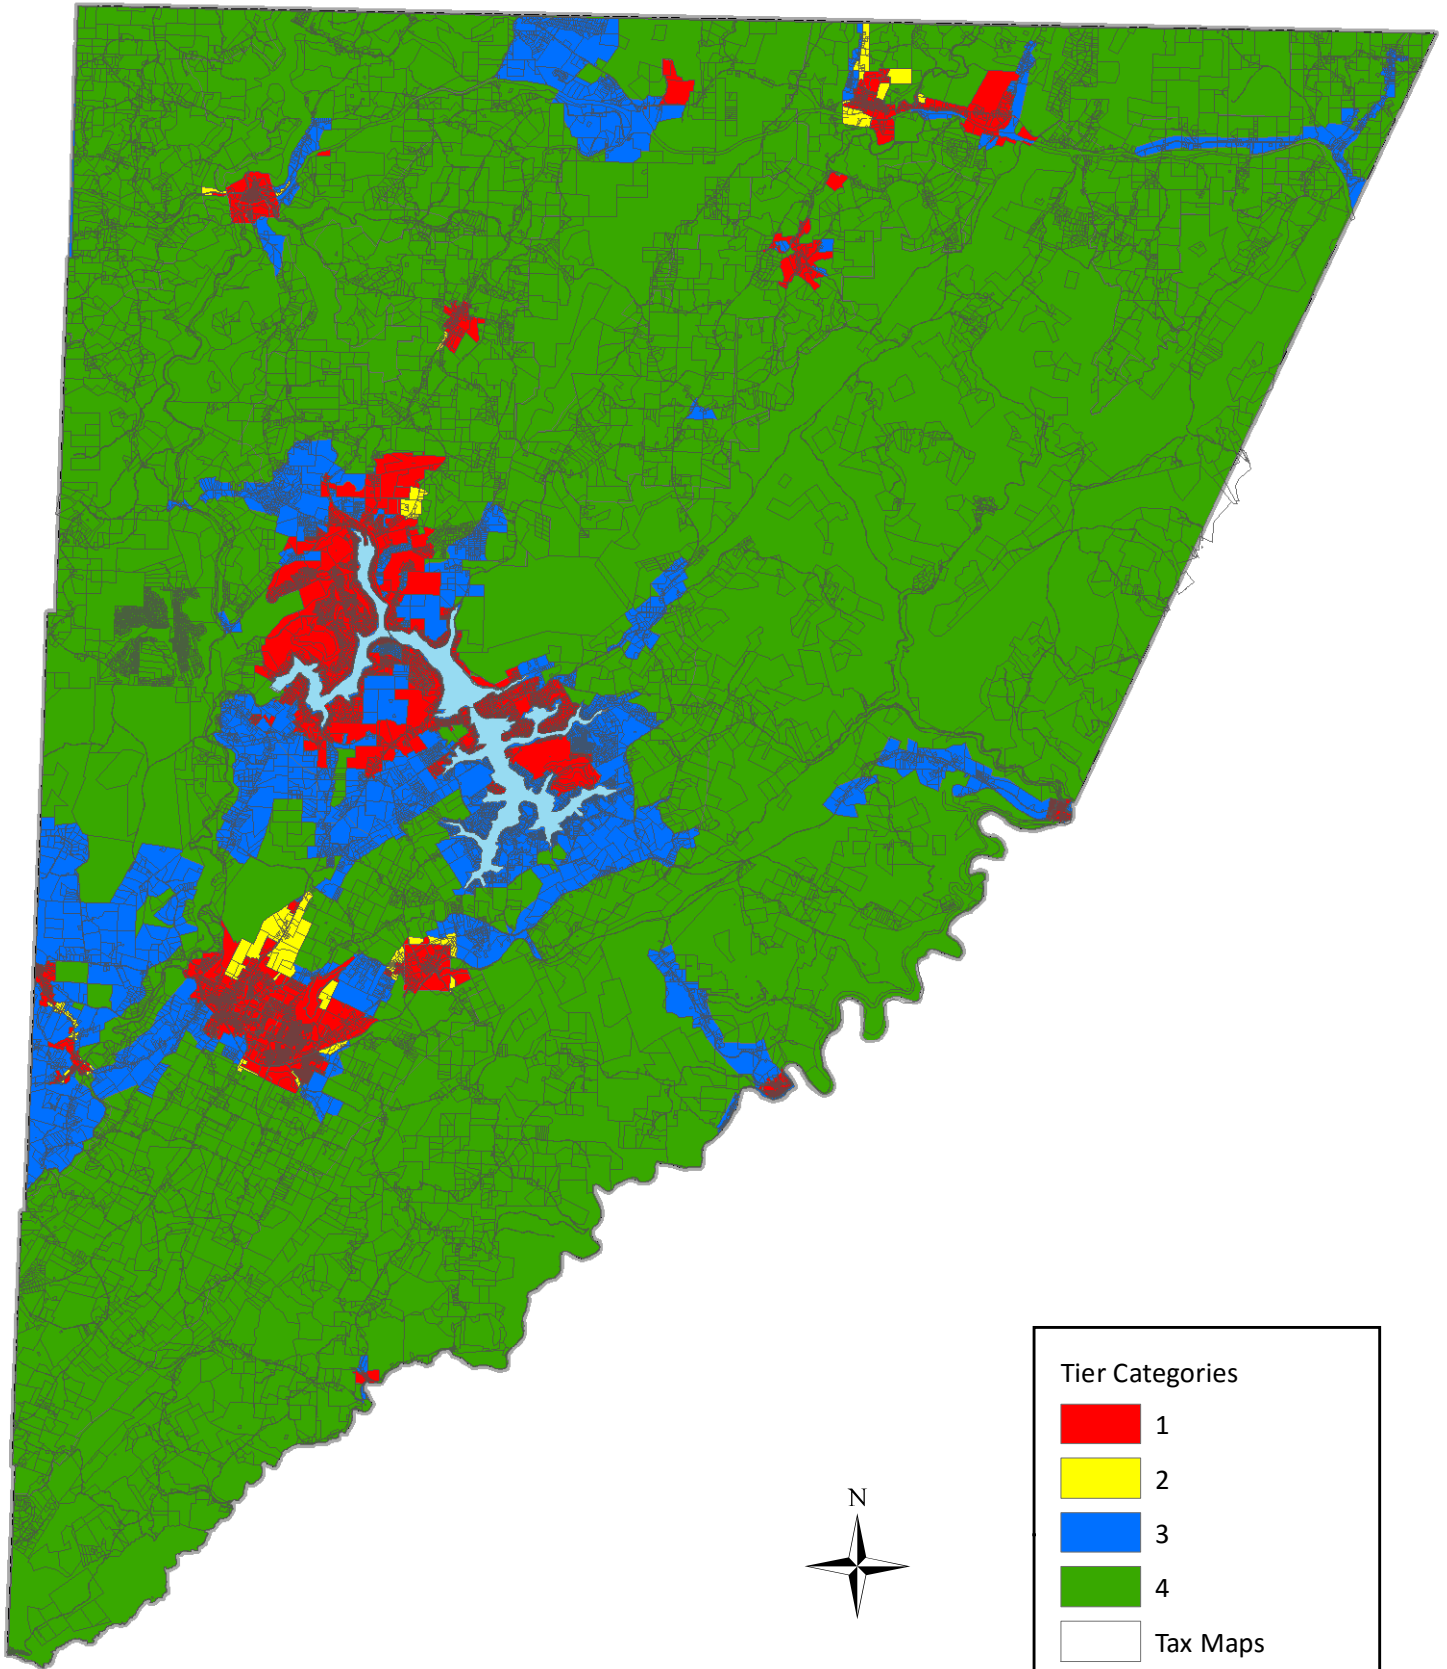

Garrett County Tier Map 2016

Tier Categories	
	1
	2
	3
	4
	Tax Maps
	Deep Creek Lake

1 in = 4 miles